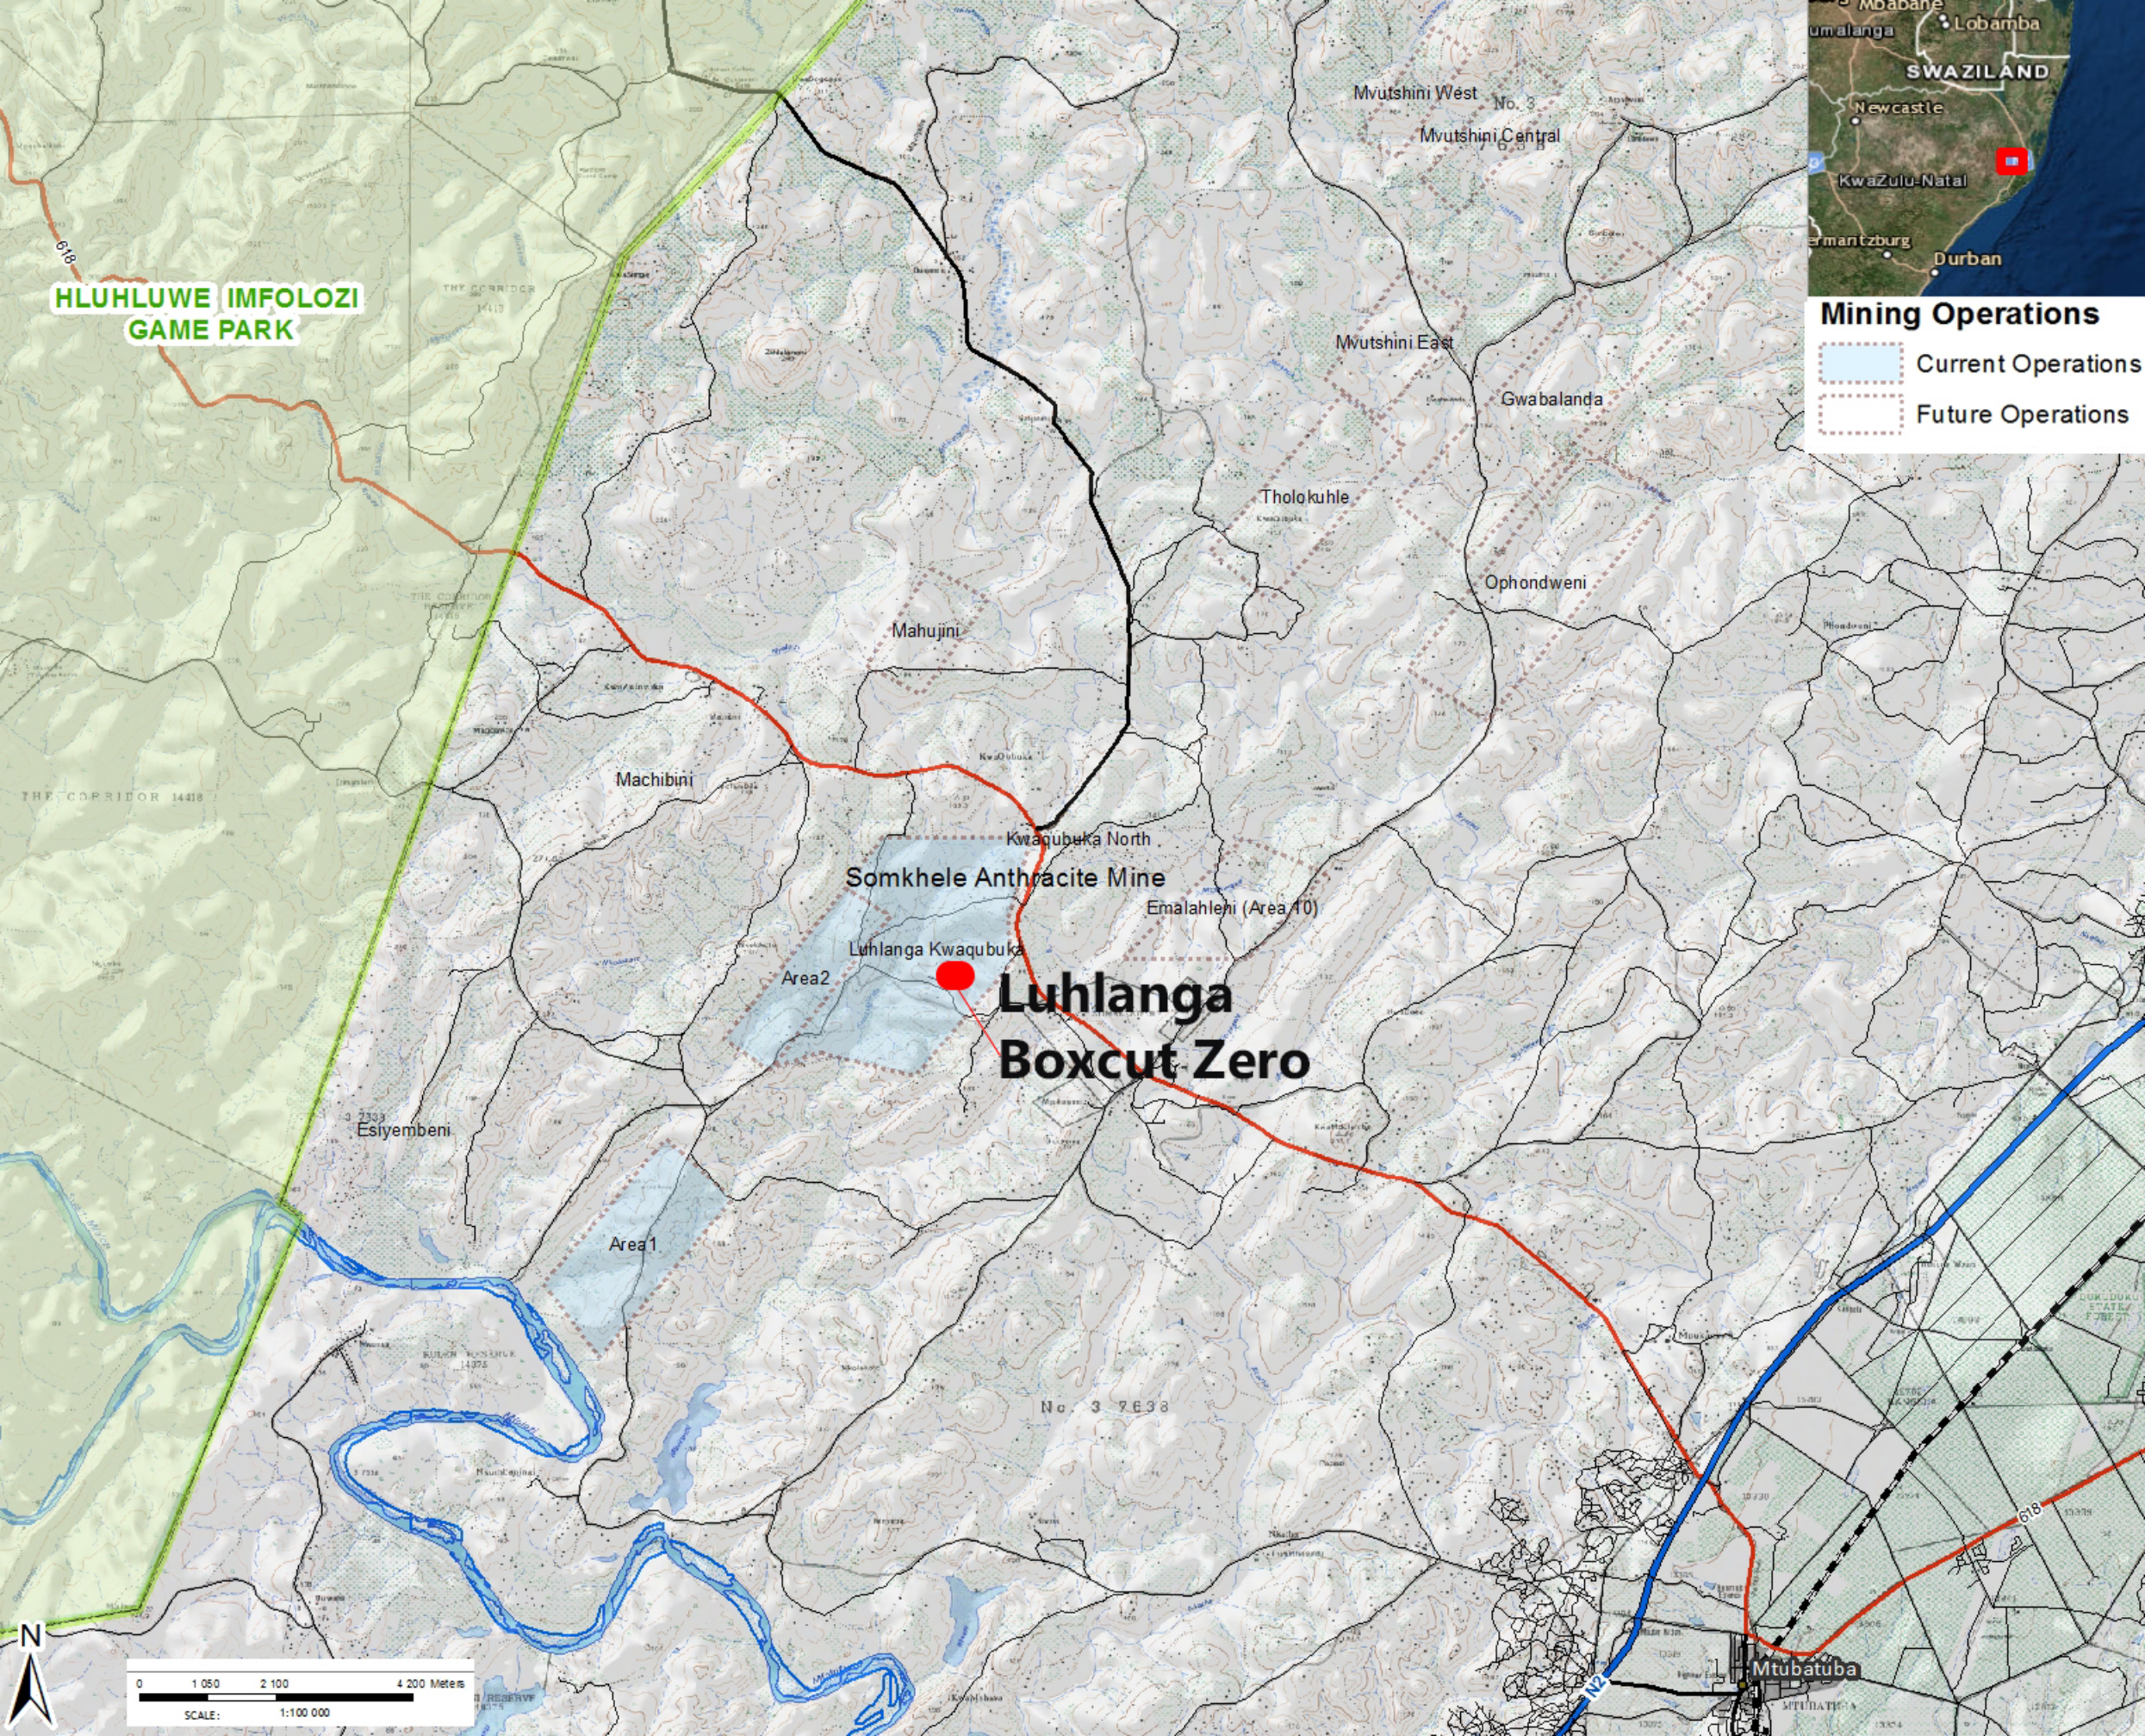

**HLUHLUWE IMFOLOZI
GAME PARK**

Mining Operations

- Current Operations
- Future Operations

**Luhlanga
Boxcut Zero**

Somkhele Anthracite Mine

Luhlanga Kwaqubuka

Machibini

Mahujini

Mvutshini West No. 3

Mvutshini Central

Mvutshini East

Gwalabanda

Tholokuhle

Ophondweni

Kwaqubuka North

Emalahlehi (Area 10)